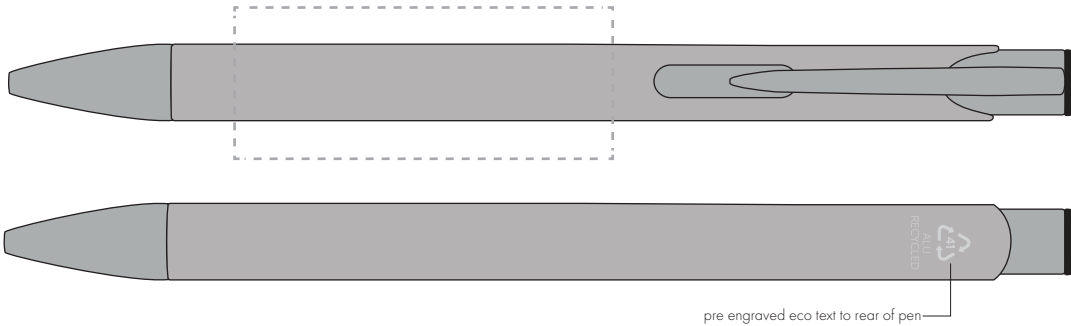

Your Ref:
Our Ref:

Quantity:
Version: 1

Product Code: TPC982001
Product Colour: SILVER

PRINTING CONCERNS:

We stock this item in the following colours

**PANTONE REFERENCE(S)**

● Engrave

ARTWORK SCALE 100%

ARTWORK SCALE 100%
Rotary Engrave Area:
50mm x 20mm

Product Image for visualisation
- colours may vary

The dashed line is to demonstrate print area and will not appear on your printed item

PLEASE NOTE:

- All colours including print and product are for visual purposes only and should not be regarded as the actual colour of the product and print.
- Some products may vary from batch to batch and may differ from previous orders.
- The colour and texture of a product can also have an effect on the final print colour.
- By approving this order we accept that you understand these terms.